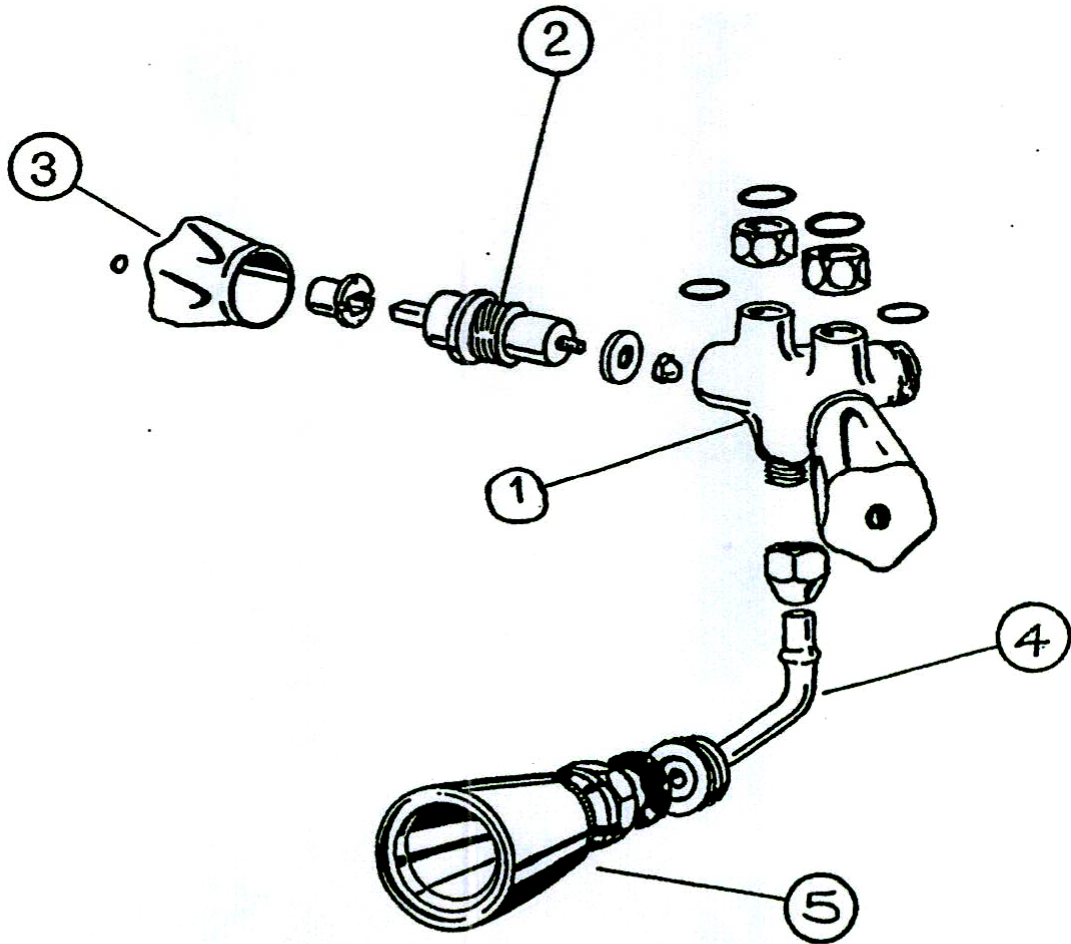

Hotstream
Electric Continuous Hot Water System

Hotstream Shower Parts List Pg 1

INSA PIPE INDUSTRIES LTD

20A Arwen Place East Tamaki, PO Box 258-042 Greenmount, Auckland Ph – 09 273 3703, Fax – 09 273 3704