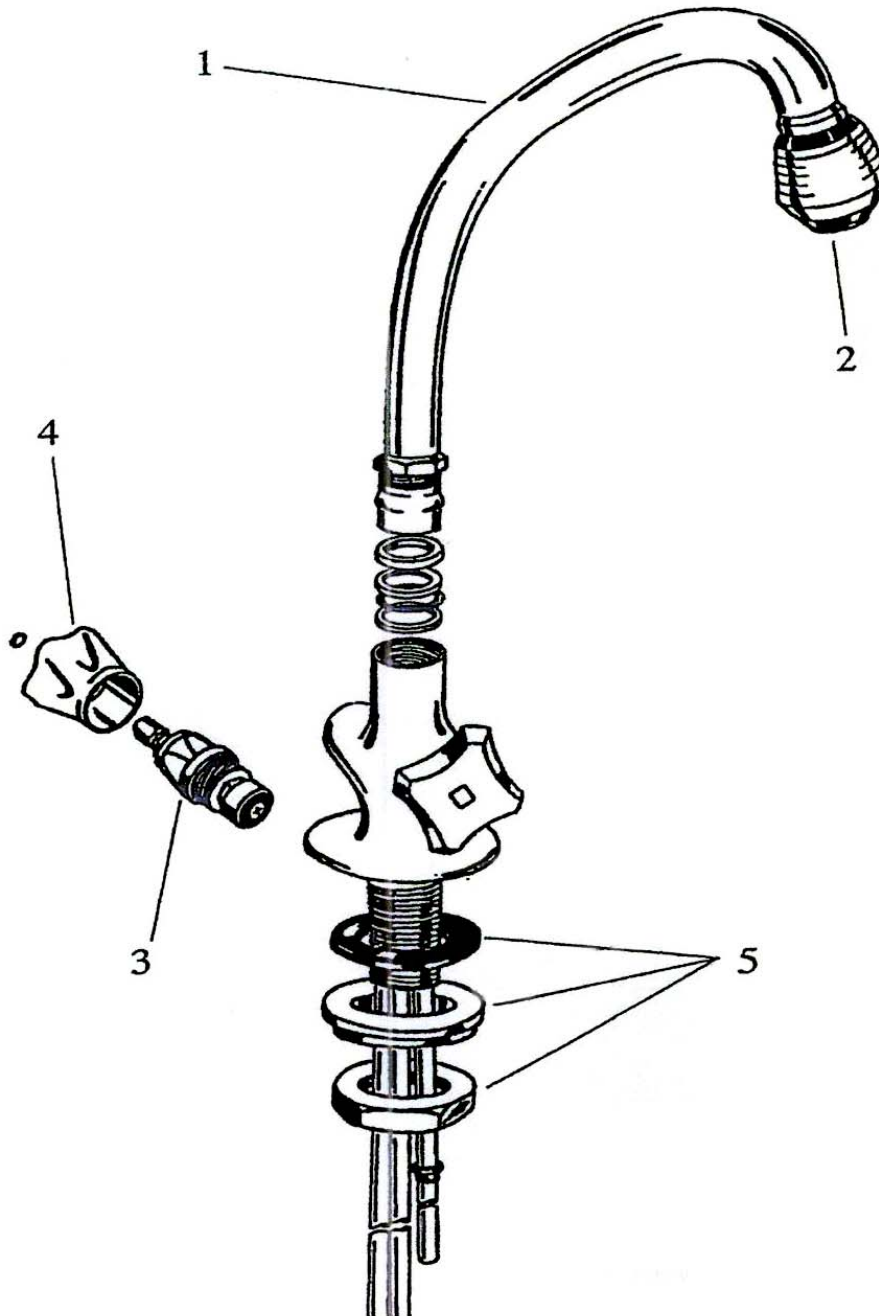

Hotstream
Electric Continuous Hot Water System

Hotstream Undersink Parts List Pg 1

INSA PIPE INDUSTRIES LTD

20A Arwen Place East Tamaki, PO Box 258-042 Greenmount, Auckland Ph – 09 273 3703, Fax – 09 273 3704

Hotstream Electric Continuous Hot Water System

Hotstream Undersink Parts List Pg 2

ITEM	PART NUMBER	DESCRIPTION
1	SPOUT SC	SPOUT
2		NO LONGER APPLIES
3 & 4	KNO HM6	HANDLE KNOB HOT C/W VALVE
3 & 4	KNO HM6B	HANDLE KNOT COLD C/W VALVE
5	NUT 2/1	CONNECTING NUT
5A	WAS SC	WASHER FOR CON. NUT
5B	WAS 2/1	WASHER PLASTIC
	WASHKIT	WASHER KIT
	HM TWASH	TAP WASHER (FOR VALVE)
	ADA R2	COMPRESSON FITTING
	RP83	NUT
	RP84	WASHER