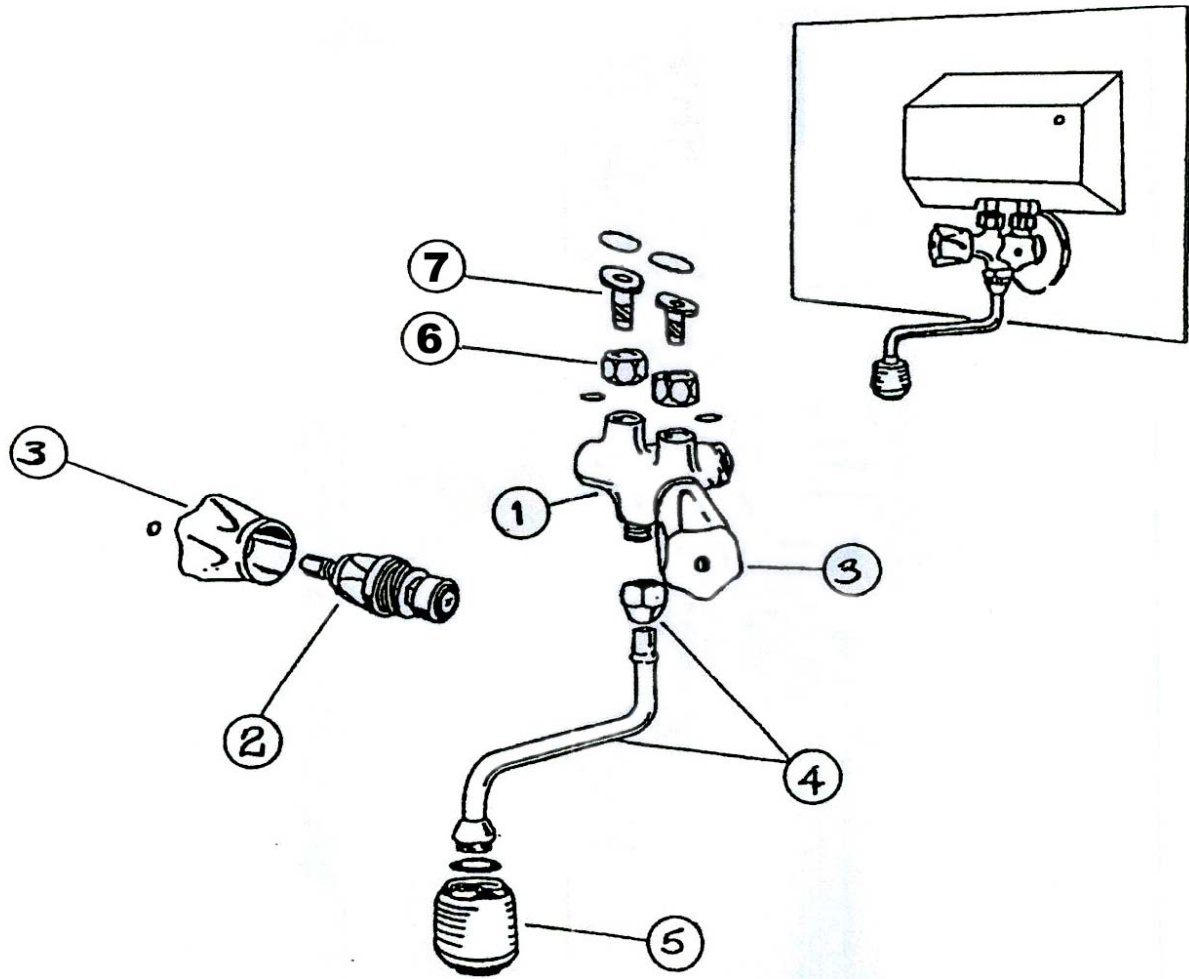

Hotstream

Electric Continuous Hot Water System

Hotstream Oversink Parts List Pg 1

INSA PIPE INDUSTRIES LTD

20A Arwen Place East Tamaki, PO Box 258-042 Greenmount, Auckland Ph – 09 273 3703, Fax – 09 273 3704