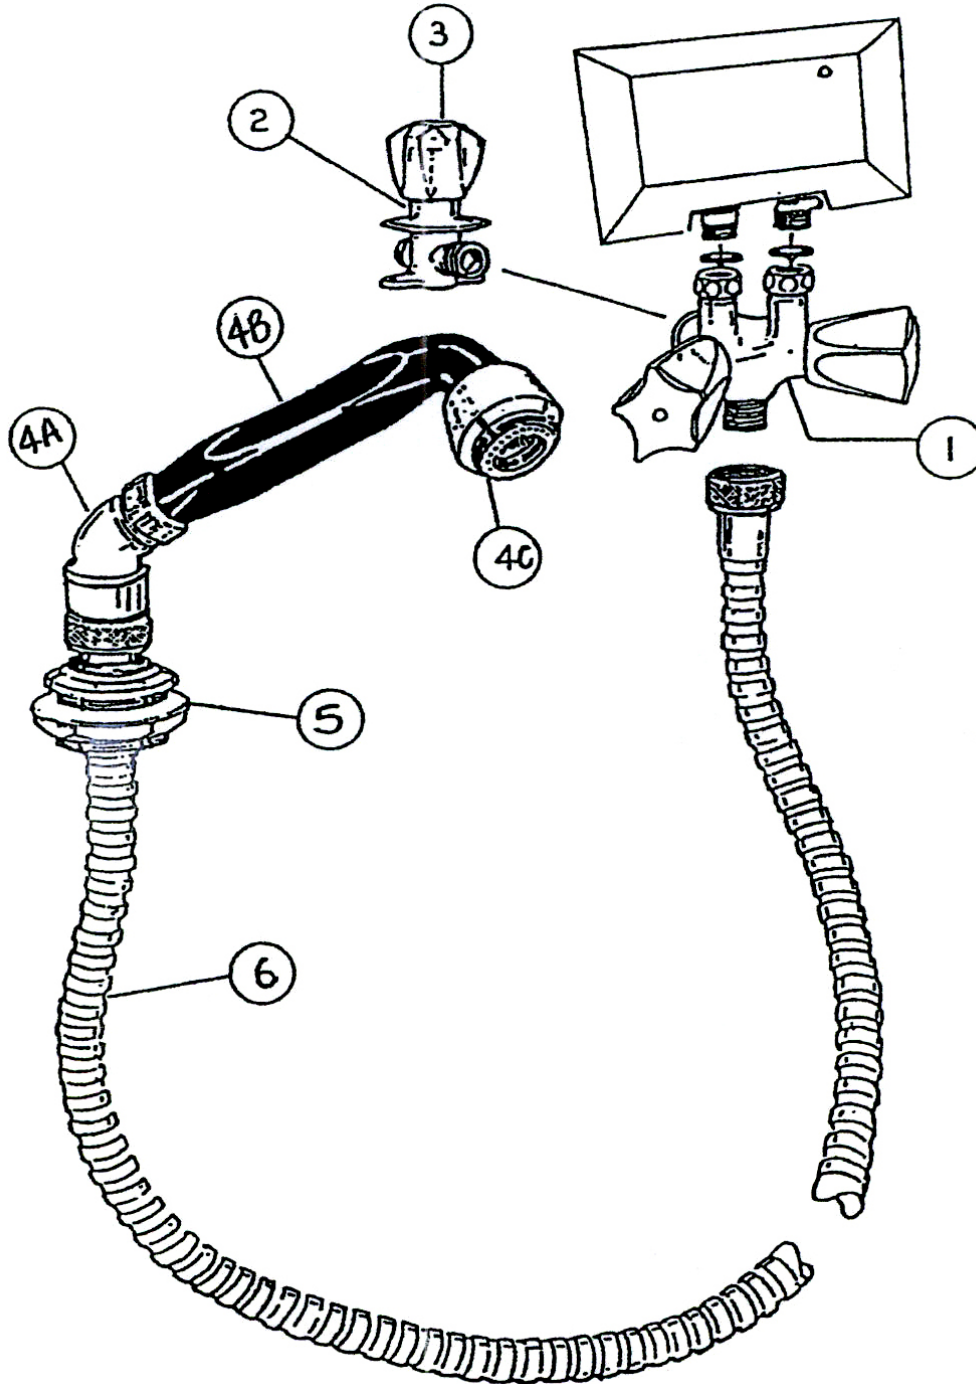

# Hotstream

Electric Continuous Hot Water System

## Hotstream Hairdresser Parts List Pg 1

INSA PIPE INDUSTRIES LTD

20A Arwen Place East Tamaki, PO Box 258-042 Greenmount, Auckland Ph – 09 273 3703, Fax – 09 273 3704

## Hotstream Hairdresser Parts List Pg 2

ITEM	PART NUMBER	DESCRIPTION
1	TWINTAP H/S	TAP BODY & VALVES
2	TAP A	OPERATING TAP
3	DOM CL	CLEAR DOME
4A	ELBOW	CONNECTING ELBOW
4B	HAN R10	HAND PIECE
4C	SIRO	AERATOR SPRAY HEAD
5	BAS SLE	BASIN SLEEVE
6	HOSE	FLEXIBLE HOSE
	KNO HM6	HANDLE KNOB HOT C/W VALVE
	KNO HM6B	HANDLE KNOT COLD C/W VALVE
	FLA H/S	WALL MOUNT FLANGE
	FIL WA	WATER FILTER
	WASHKIT	WASHER KIT
	HM TWASH	TAP WASHER (FOR VALVE)
	RP 67	CONNECTION WASHER