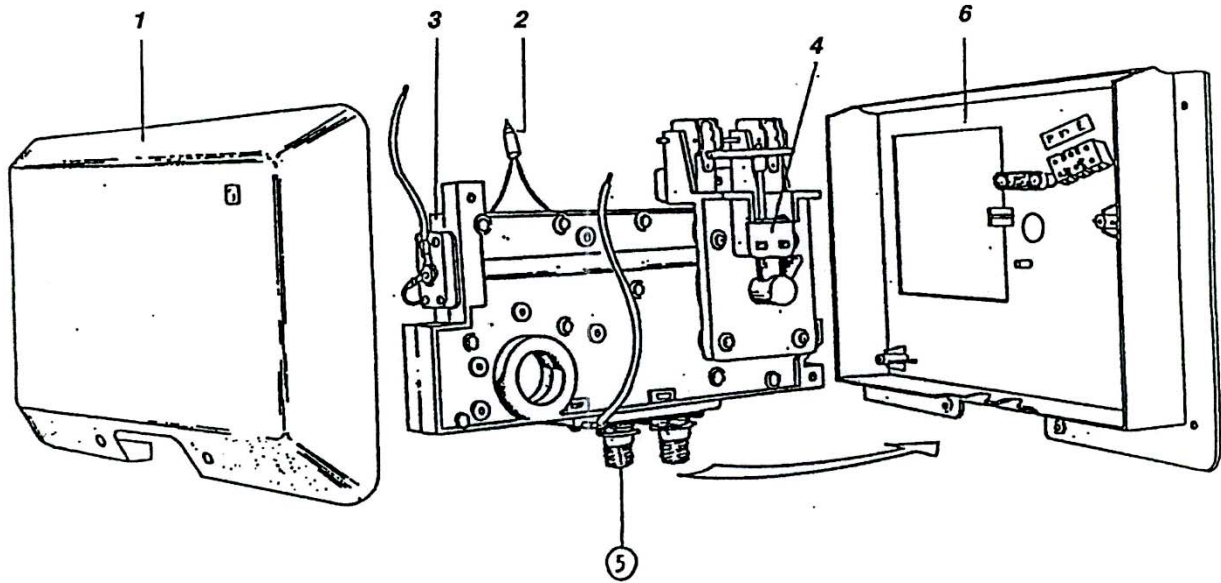

Hotstream

Electric Continuous Hot Water System

Hotstream 2 Phase Parts List

	PART NUMBER	DESCRIPTION
1	COV HS	FRONT COVER ASSY
2	NEO HS2	NEON
3	KIT 408	400V 8KW ELEMENT KIT
3	KIT 4010	400V 10KW ELEMENT KIT
4	SWI HS2	PRESSURE SWITCH 2 PHASE
5	INLET H/S	WATER INLET ASSY
6	BACK PL H/S	BACK PLATE
	GAS BOD B	GASKET CIRCULAR