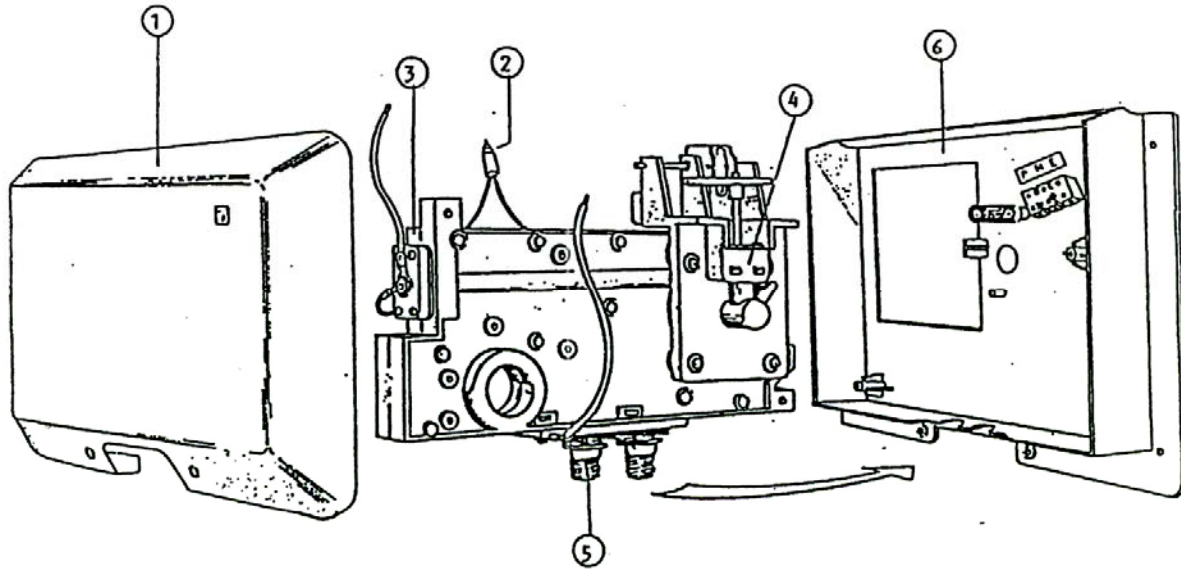

Hotstream

Electric Continuous Hot Water System

Hotstream 1 Phase Parts List

ITEM	PART NUMBER	DESCRIPTION
1	COV HS	FRONT COVER ASSY
2	NEO HS1	NEON
3	KIT 234	230V 4KW ELEMENT KIT
3	KIT 236	230V 6KW ELEMENT KIT
3	KIT 237	230V 7KW ELEMENT KIT
3	KIT 238	230V 8KW ELEMENT KIT
4	SWI HS1	PRESSURE SWITCH 1 PHASE
5	INLET H/S	WATER INLET ASSY
6	BACK PL H/S	BACK PLATE ASSY
	GAS BOD B	GASKET CIRCULAR